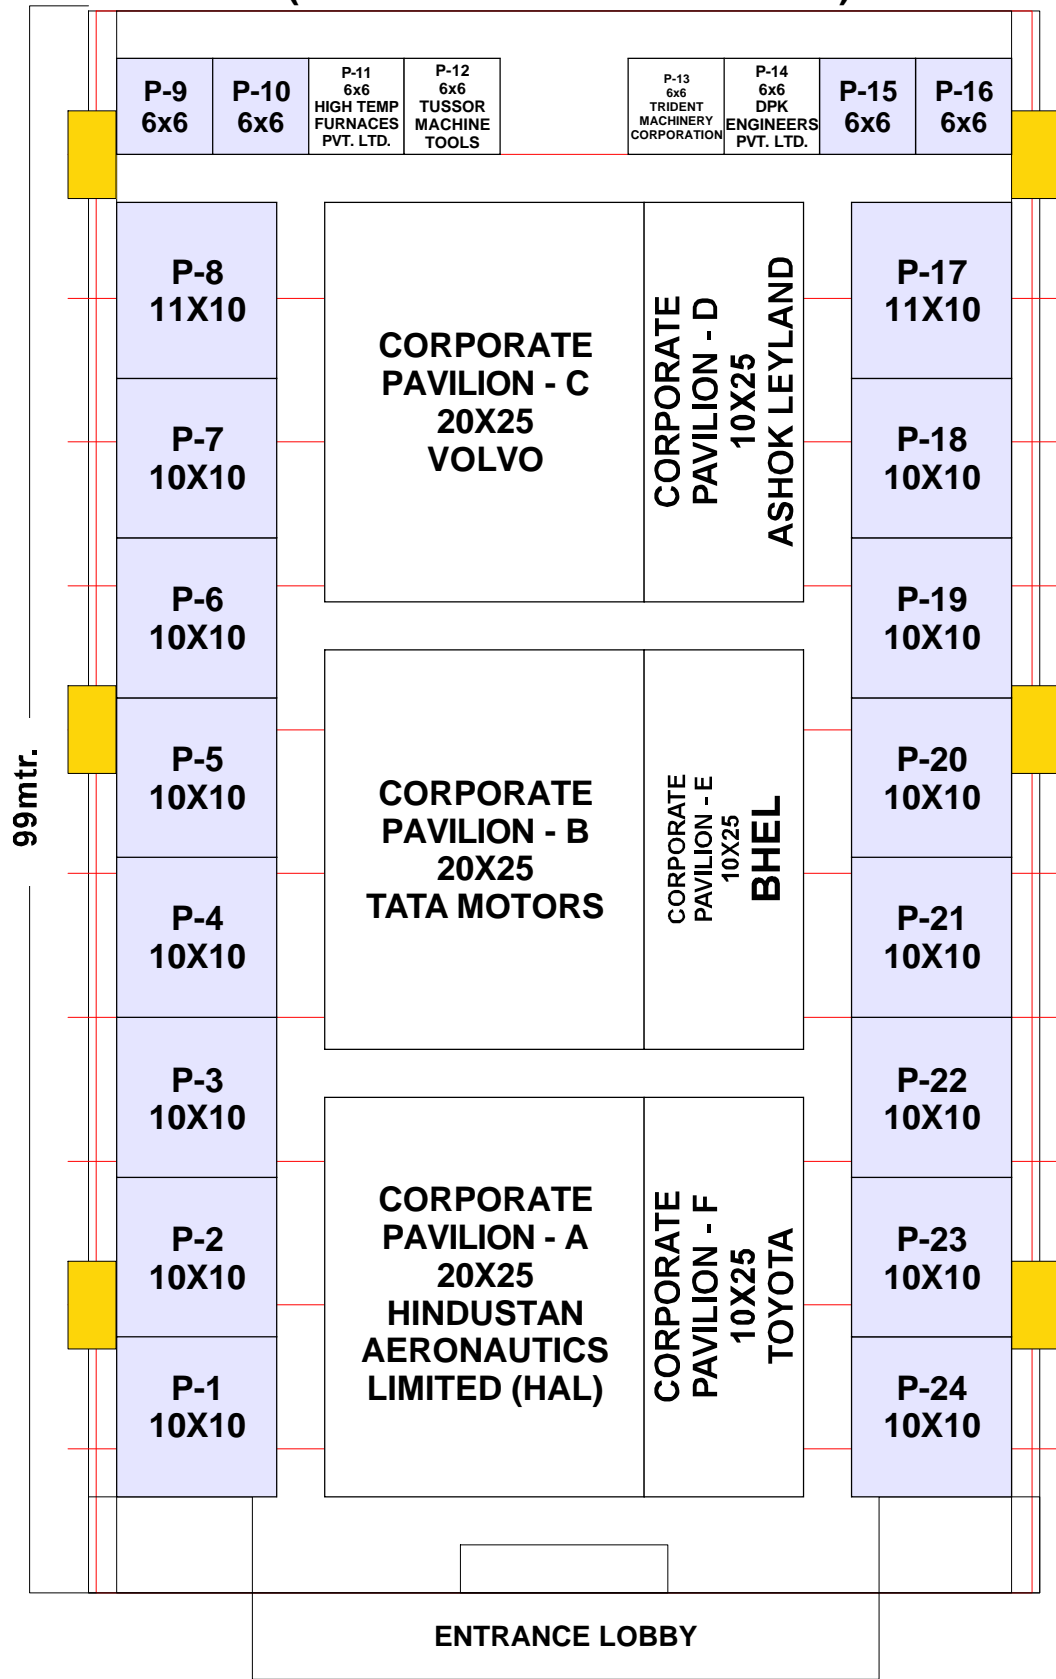

# PHASE - 1

( Dimensions : Meter X Meter )

## HALL - 1 LOWER LEVEL

Date :  
October 9 - 12, 2010  
Venue :  
Bangalore International Exhibition Centre,  
Bangalore, India.