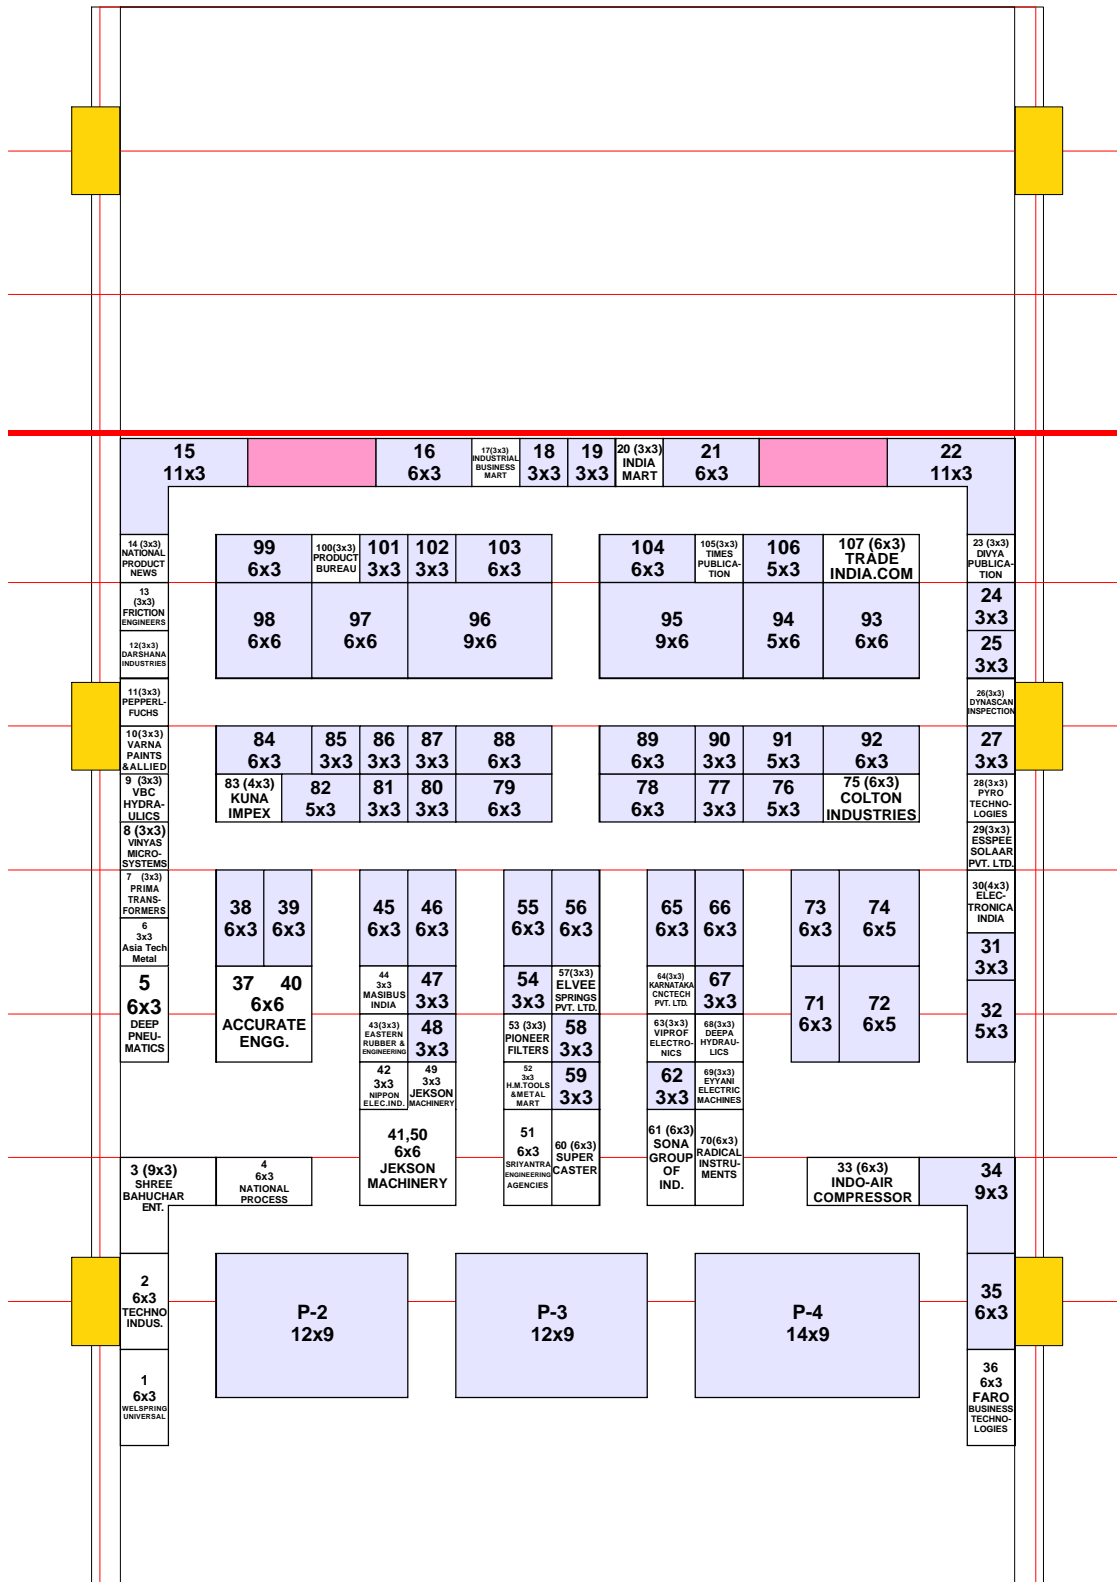

# PHASE - 1

( Dimensions : Meter X Meter )

## HALL - 1 LOWER LEVEL

Date :  
October 9 - 12, 2010  
Venue :  
Bangalore International Exhibition Centre,  
Bangalore, India.

## HALL - 1 UPPER LEVEL